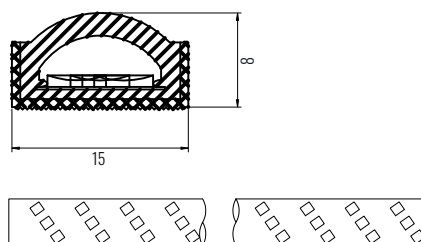

TECHNICAL DATA

**TYPE**

Professional STRIP LED for Outdoor & Indoor Lighting

PRO	CRI ≥ 80	
IP65		
220-240V 50/60Hz		25000h

DIMENSION DRAW

Model:	SMD STRIP LED 180LEDS/M
Led Color:	3000K
Location:	Exterior / Interior
System Power:	12W/M
CRI :	80
Lumen Output:	1050Lm/M
Product Dimension:	50M/Roll - 10M/Roll
IP Code:	65
Frequency:	220-240V 50/60Hz